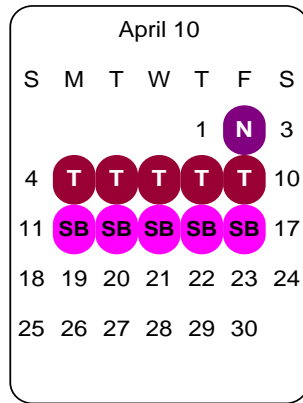

I = Inservice
 A = Administrative Day
 H = Student Half Day

A = Administrative Day
 PD = Professional Development Day (No Students)

N = No School
 RC = Report Cards
 PT = Parent/Teacher Conf.

FB = Fall Break

PD = Professional Development Day (No Students)
 RC = Report Card
 N = No School

G = Gateway Testing
 H = Student Half Day
 C = Christmas Holiday

C = Christmas Holiday
 A = Administrative Day
 RC = Report Cards
 N = No School

W = Writing Assessment
 N = No School
 RC = Report Cards

N = No School
 RC = Report Cards

N = No School
 T = TCAP Testing
 SB = Spring Break

G = Gateway Testing
 A = Administrative Day
 H = Student Half Day